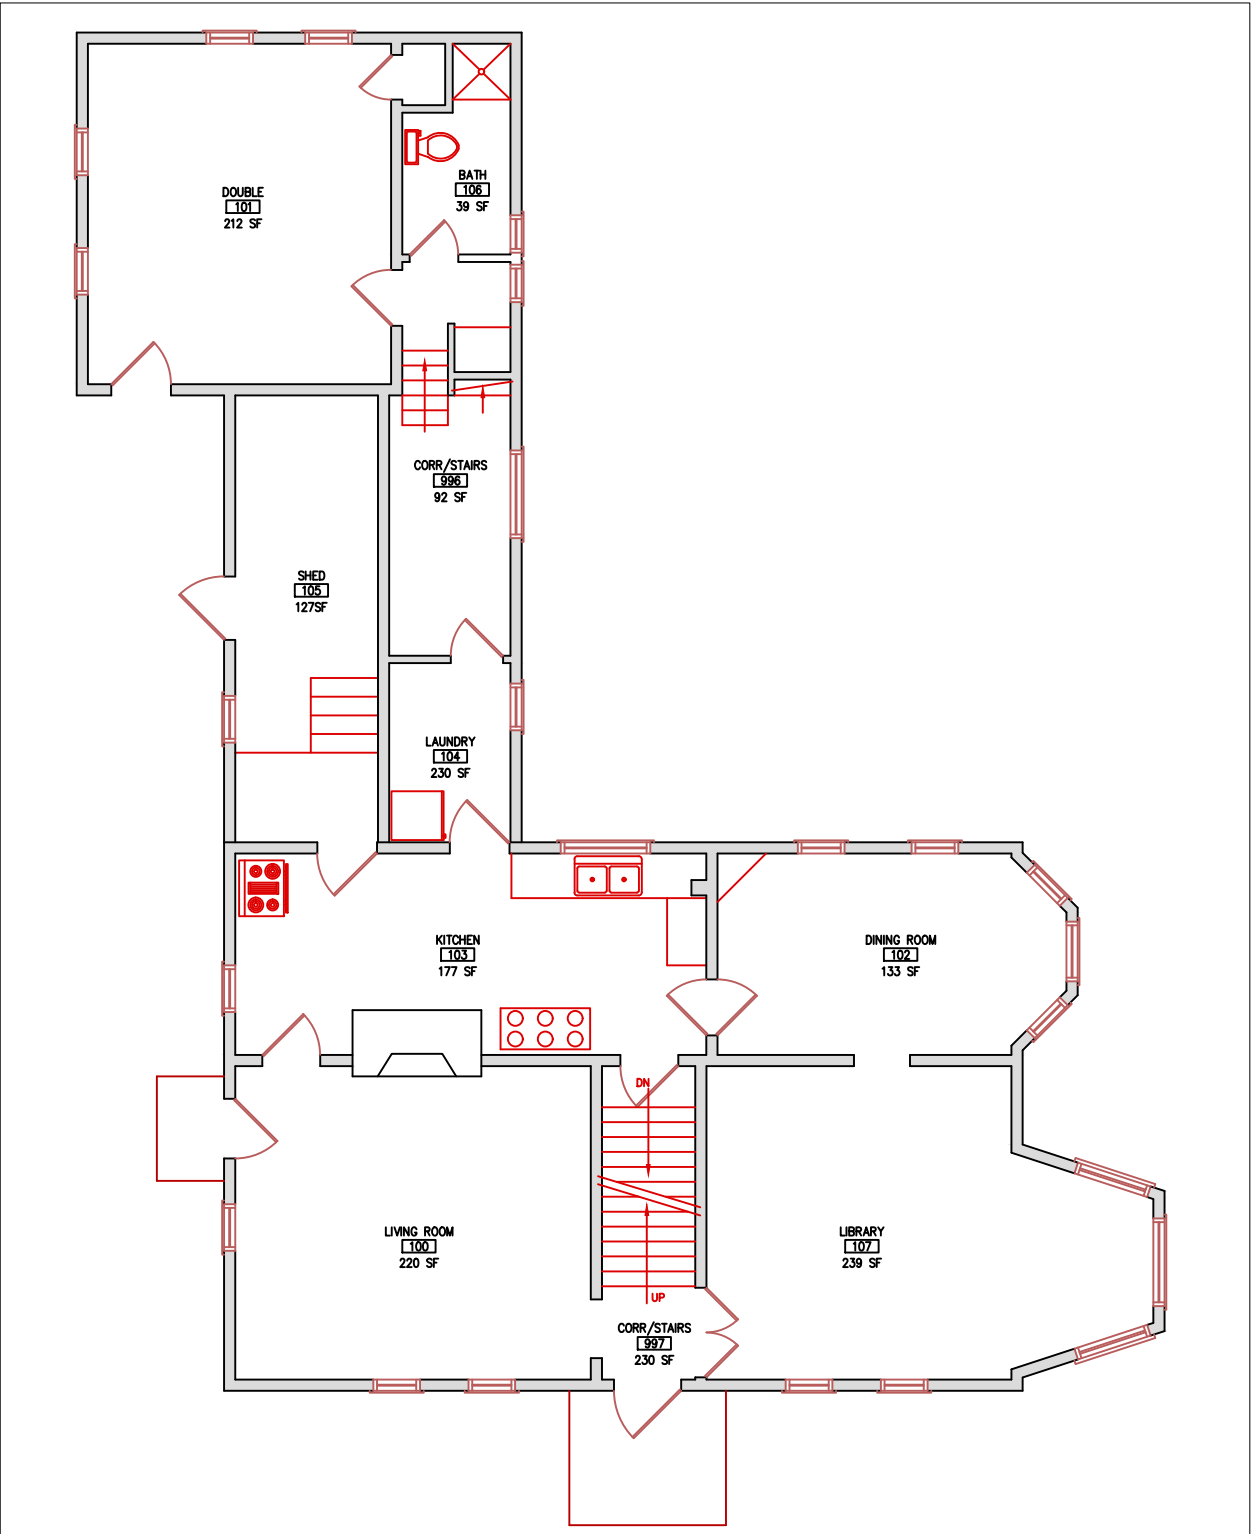

Homer Nobel Farm House

(Frost Farm)

FIRST FLOOR BED COUNT:
DOUBLE: 1 (2)

TOTAL CAPACITY: 2
Total Capacity (1st & 2nd Floors) = 8
Total Capacity (1st & 2nd Floors if 2 in full bed) = 9

DOUBLE = 2 twin beds
FULL - 2 full bed
SINGLE - 1 twin bed

Homer Nobel Farm House

(Frost Farm)

SECOND FLOOR BED COUNT:

DOUBLE: 2 (4)

FULL: 1 (2)

SINGLE: 1

TOTAL CAPACITY: 6 (7 if 2 in full bed)

Total Capacity (1st & 2nd Floors) = 8

Total Capacity (1st & 2nd Floors if 2 in full bed) = 9

DOUBLE = 2 twin beds

FULL - 2 full bed

SINGLE - 1 twin bed